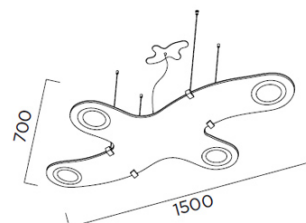

C-025

Catalogue: General Catalogue

Family: PLASMA

Application: Hanging Lamps

Description: LED Hanging lamp

Technical data sheet

Versions: USA UK J

Difusser: Polycarbonate

Frame: Aluminium

Finishes: White - Grey

Bulb:

4 x PANEL LED 12W 400LM 3000K

Specifications

IP20

Suitable for installation on inflammable surfaces

Class I

Product Image:

Sizes:

Label: